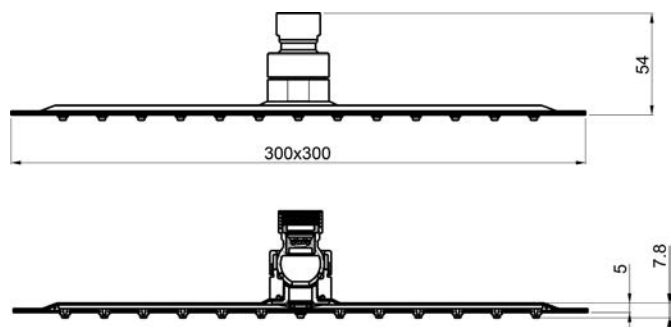

PIANO QUADRO 300

30 × 30 cm

NIKPIAQRKB30

[346887]